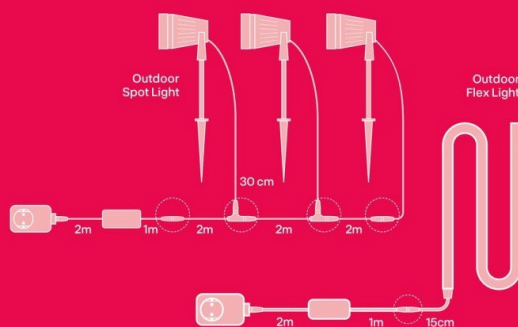

Extend the cable length

of the Innr Outdoor Spot Light (OSL 130 C)
or the Innr Outdoor Flex Light (OFL 120/140 C)

at any 5-pin connection points with the Innr Outdoor Extension Cable 2m or 5m (OEC 120 or OEC 150)