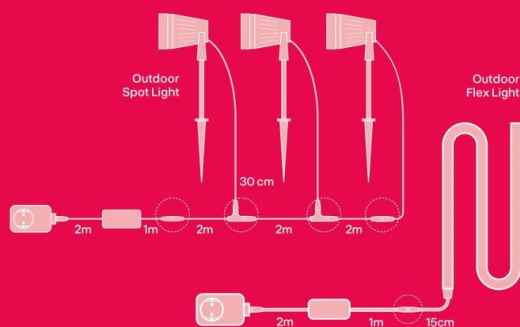

## Extend the cable length

of the Innr Outdoor Spot Light (OSL 130 C)  
or the Innr Outdoor Flex Light (OFL 120/140 C)

at any 5-pin connection points with the Innr Outdoor Extension Cable 2m or 5m (OEC 120 or OEC 150)