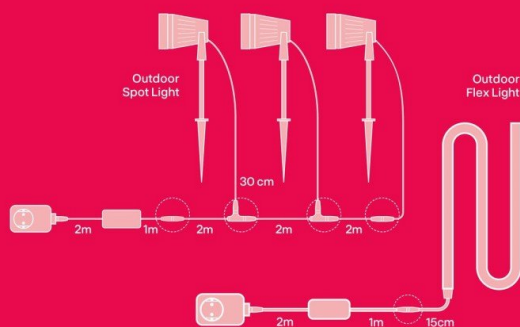

Extend the cable length

of the Innr Outdoor Spot Light (OSL 130 C)
or the Innr Outdoor Flex Light (OFL 120/140 C)

at any 5-pin connection points with the Innr Outdoor Extension Cable 2m or 5m (OEC 120 or OEC 150)

RESET: Kapcsoljuk ki/be a fényforrást 6 x egymás után 0,5 mp-ként. Ha elkezd sűrűn villogni a fényforrás, akkor sikeres volt a RESET.

Specifikáció

Általános információk	
Gyártó	INNR
Gyártó cikkszama (SKU)	OEC 150
Jótállás időtartama (év)	2 év
Várható élettartam (óra)	25000
Méret	
Hosszúság (mm)	5000
Fizikai- és környezeti- adatok	
Szín	Fekete
Környezetállóság (IP kategória)	IP67
Alkalmazás, stílus	
Elhelyezés	Kültéri
Felhasználás helye (elsődleges)	Kert/terasz
Speciális tulajdonságok	
Dimmelhetőség (fényerő szabályozhatóság)	Igen
Okos (SMART) rendszer kompatibilitás	Philips Hue, Amazon Echo, Google Assistant, Samsung SmartThings
Szín állíthatóság fehér színre (CCT)	Igen
Szín állíthatóság (RGB)	Igen
Távvezérelhető	Igen
Távvezérlés típusa, távolsága	Okos eszközökkel, Bridge kapcsolattal
Philips Hue kompatibilis fényforrás	Igen
Egyéb	Zigbee 3.0
Rendelési információk	
Termék tartalma	Kábel tartozék, INNR kültéri szettekhez