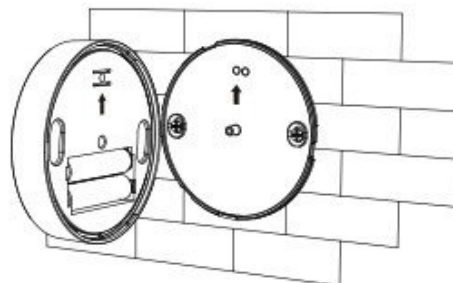

# Brightness Adjustable

Adjust the brightness according to your different using requirements, give the light you want.

# Installation / Dismantlement

1. Install the remote to the selected place; Keep the two screws on the same level; Install it with arrow up.

2. Install battery(AAA battery•2pcs), then fix it on the base.