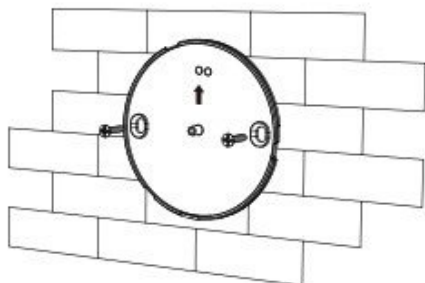

Installation / Dismantlement

1. Install the remote to the selected place; Keep the two screws on the same level; Install it with arrow up.