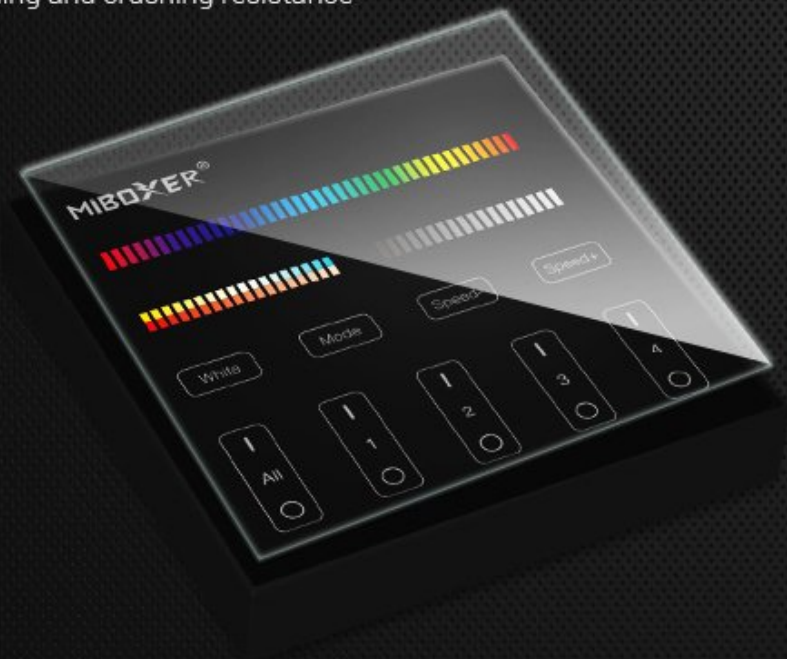

4-Zone Panel Remote (RGB+CCT)

Free installation, no wiring, magnetic holder, start your smart life

Simple but multi-functional

NO wiring

Magnetic holder

30m
Distance remote control

Sensitive Touching

Scratch Resistance

16 million colors

CCT Adjustable

Saturation

Brightness Dimming

Contextual Mode

Magnetic holder

Powerful magnets can attach the panel remote control to the base

High-end tempered glass panel

Tempered glass panel, scratching and crushing resistance

Touching button with sound

When touching the button, LED indicating lamp will flash once with different sound

Power by 2 AAA battery

Button Function Diagram