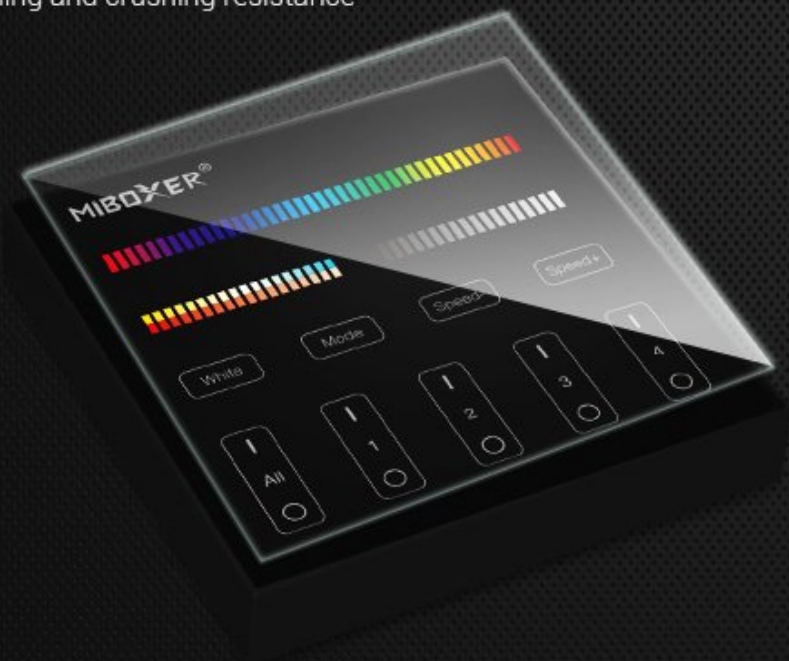

High-end tempered glass panel

Tempered glass panel, scratching and crushing resistance