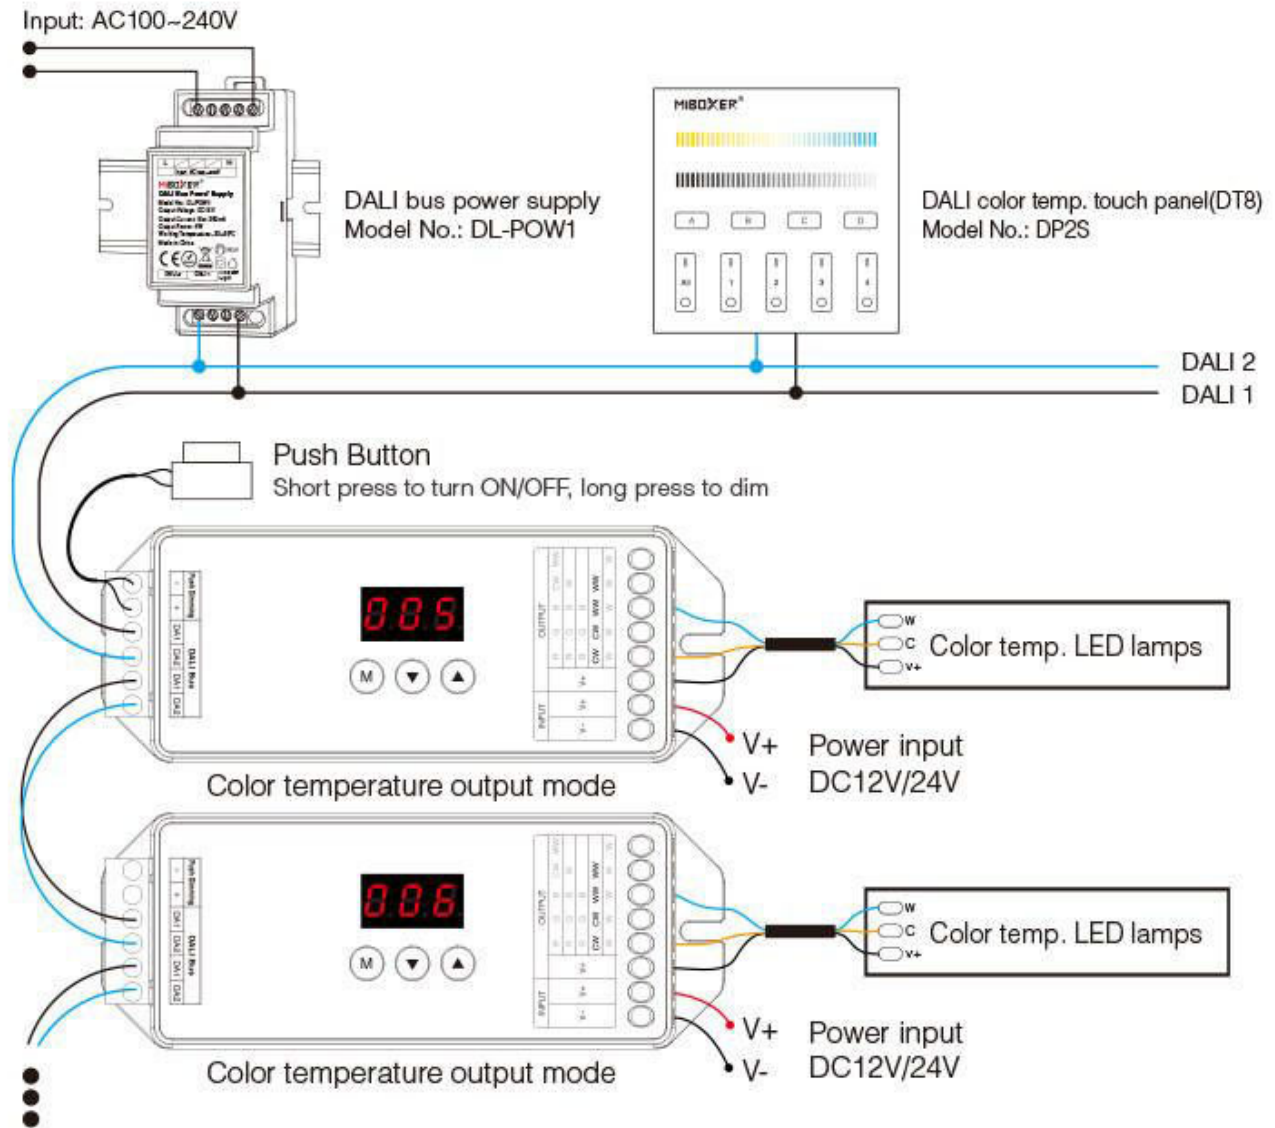

# Digital tube display more intuitive

The output mode, dimming curve, address and group can be quickly set by pressing the button, and displayed on the screen in real time

## Support Push dimming

The brightness of the lamps and the ON/OFF of the lamps can be controlled by the Push button

# Connection Diagram (Single color output mode)

# Connection Diagram (Color temperature output mode)