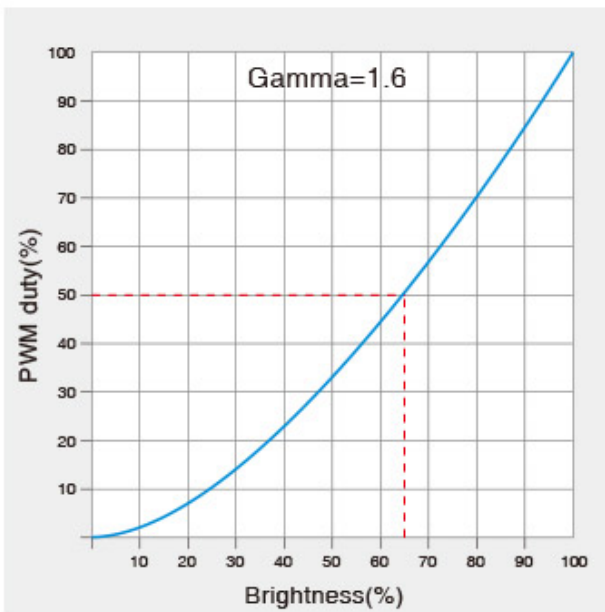

## 16 million colors

Adjust color temperature / brightness / saturation

Adjust color temperature

Adjust RGB

Adjust brightness/saturation

## 2 Dimming curves optional

Logarithmic dimming

Linear dimming