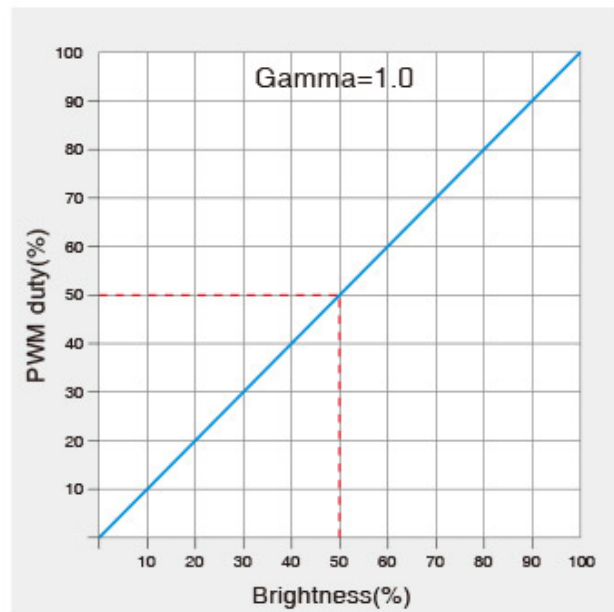

## 16 million colors

Adjust color temperature / brightness / saturation

Adjust color temperature

Adjust RGB

Adjust brightness/saturation

## 2 Dimming curves optional

Logarithmic dimming

Linear dimming