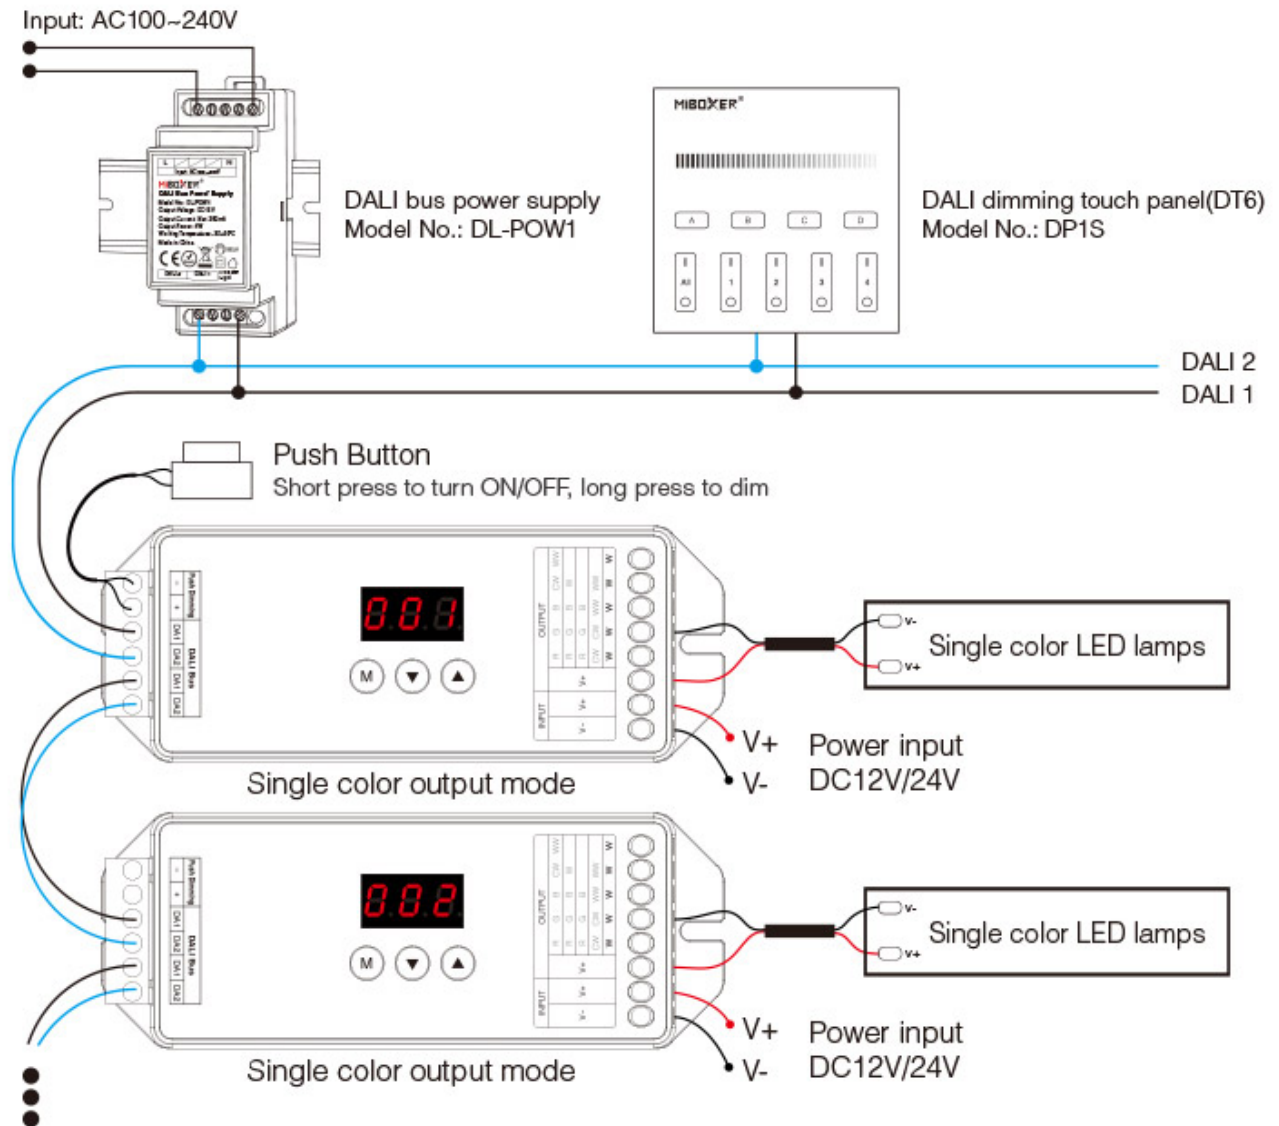

# Digital tube display more intuitive

The output mode, dimming curve, address and group can be quickly set by pressing the button, and displayed on the screen in real time

## Support Push dimming

The brightness of the lamps and the ON/OFF of the lamps can be controlled by the Push button

# Connection Diagram (Single color output mode)