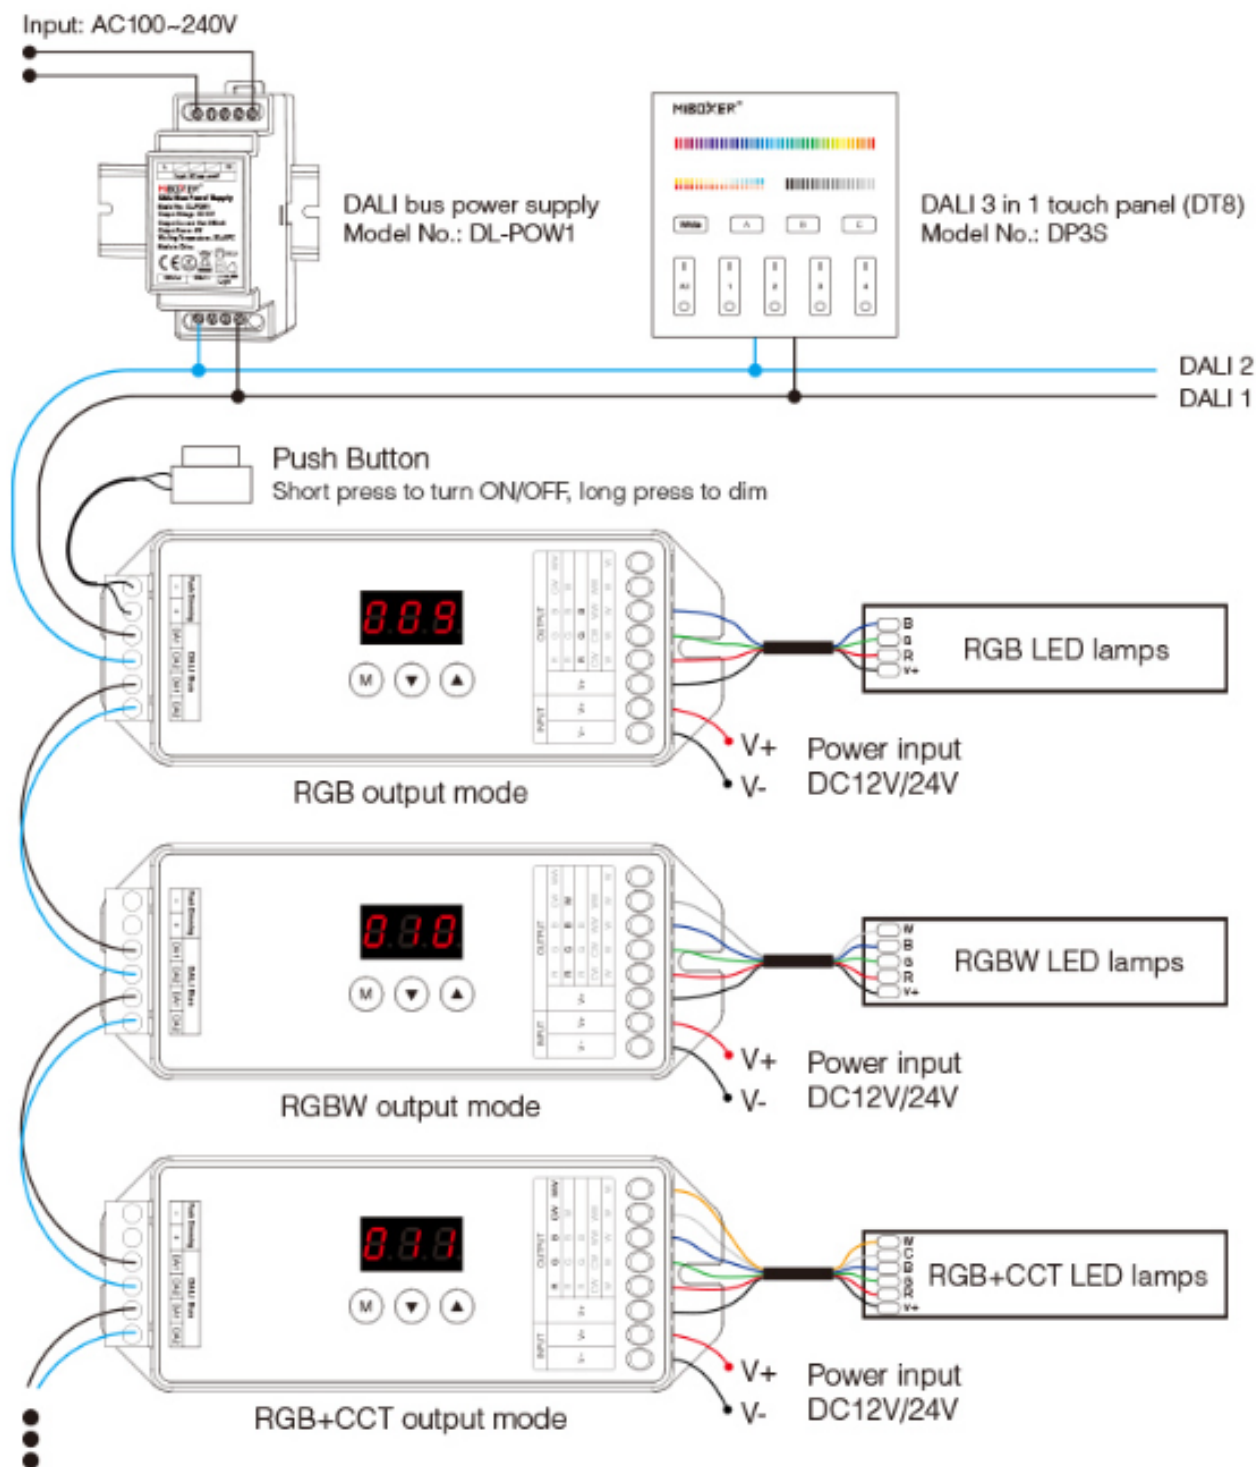

Connection Diagram (RGB / RGBW / RGB+CCT output mode)

Specifikáció

Általános információk	
Gyártó	Mi-Light
Gyártó cikkszám (SKU)	DLX
Jótállás időtartama (év)	2 év
Villamos adatok