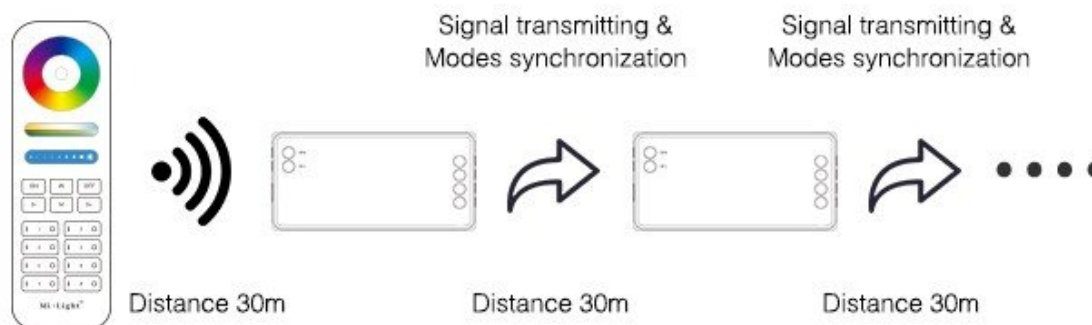

Technikai paraméterek:

- A csoport vezérlőkre maximum 12 Amper áramfelvételű 12/24 Voltos LED fényforrás (LED szalag, LED modul, LED lámpa) csatlakoztatható. Ez teljesítményben **144 Watt 12 Voltos feszültség mellett, 24V esetén pedig 288 Watt.**
- Amennyiben a beépíteni kívánt LED teljesítménye ennél nagyobb, úgy **LED jelerősítővel** vagy **újabb vezérlővel** kell kiegészíteni az áramkört.

Signal transmitting

One strip controller can transmit the signals from the remote control to another controller within 30m, as long as there is a strip controller within 30m, the remote control distance can be limitless.

Modes synchronization

Different controllers can work synchronously when they are started at different times, controlled by the same remote, under same dynamic mode and within 30m distance.

S kivitel - szuper kis méret