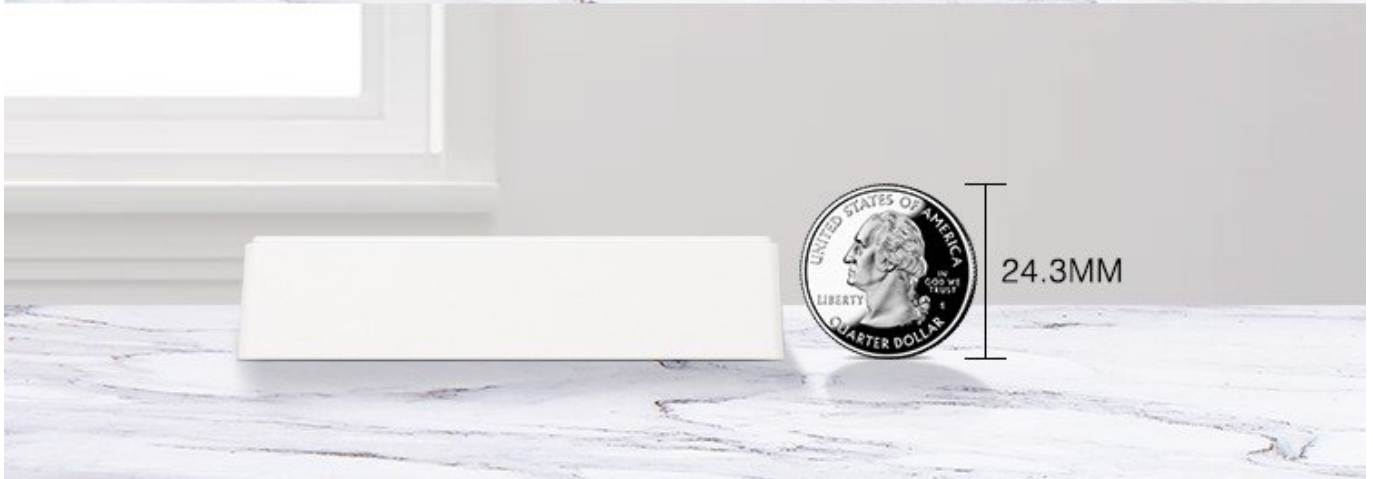

Comprehensive upgrade

Smaller, Thinner and Lighter

Specifikáció

Általános információk	
Gyártó	Mi-Light
Gyártó cikkszám (SKU)	FUT039W
Jótállás időtartama (év)	2 év
Villamos adatok	
Névleges feszültség	12/24 V DC
Működési feszültség tartomány (V)	12-24
Frekvencia (Hz)	2.4 Ghz
Terhelhetőség (max. W)	144
Max. áramerősség (max. A)	12
Méret	
Szélesség (mm)	36