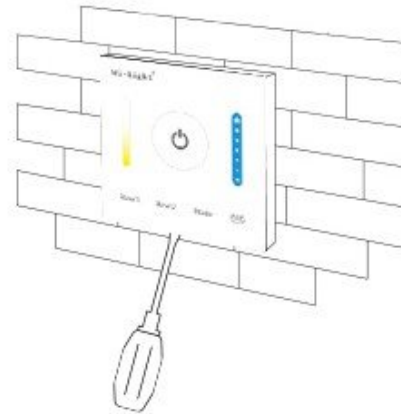

Method of dismantlement

Plug into the below bayonet with a screwdriver, and upwarp screwdriver, then you can dismantle the controller.

Specifikáció

Általános információk	
Gyártó	Mi-Light
Gyártó cikkszám (SKU)	P2
Jótállás időtartama (év)	2 év
Villamos adatok	
Névleges feszültség	12/24 V DC
Működési feszültség tartomány (V)	12/24
Terhelhetőség (max. W)	180
Áramerősség (A)	15
Méret	
Szélesség (mm)	86
Hosszúság (mm)	86
Fizikai- és környezeti- adatok