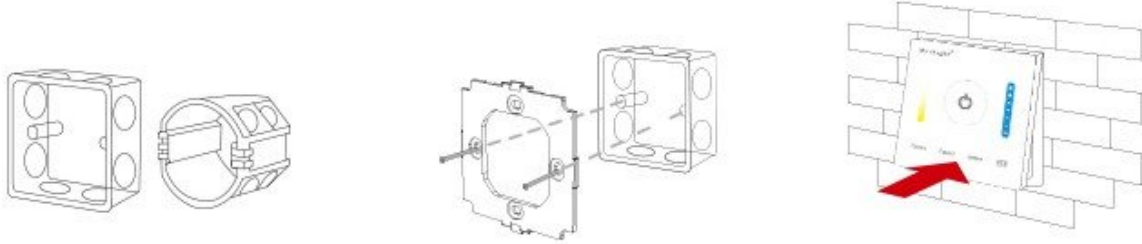

## Diagram of connecting to LED strip

## Method of installation

1. Install the bottom case into the wall;  
Above are the standard bottom cases.
2. Fix the controller base on the bottom case with screw.
3. Clicks into the upper side of glass panel on the controller base, then press the lower side slightly to make it clicks into the controller base.